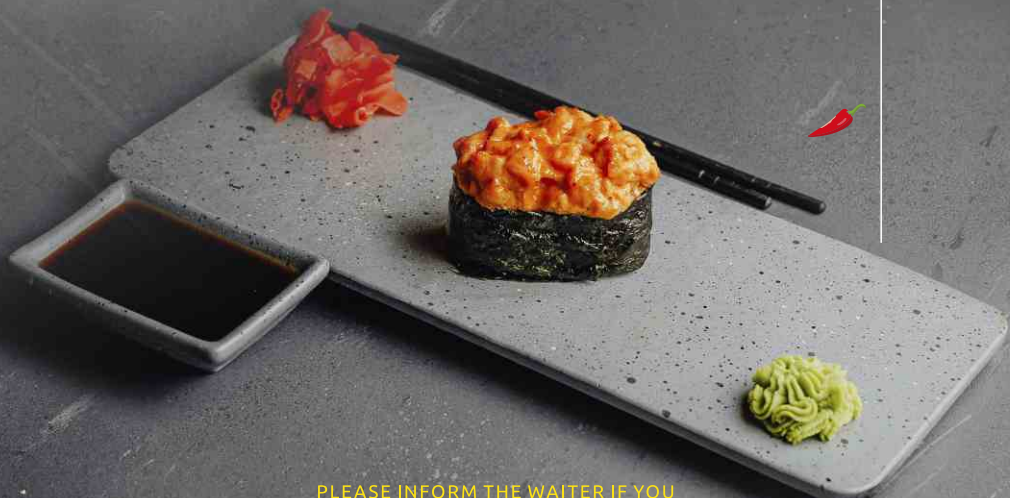

BAKED SPICY SALMON

PLEASE INFORM THE WAITER IF YOU
ARE ALLERGIC TO ANY FOODS